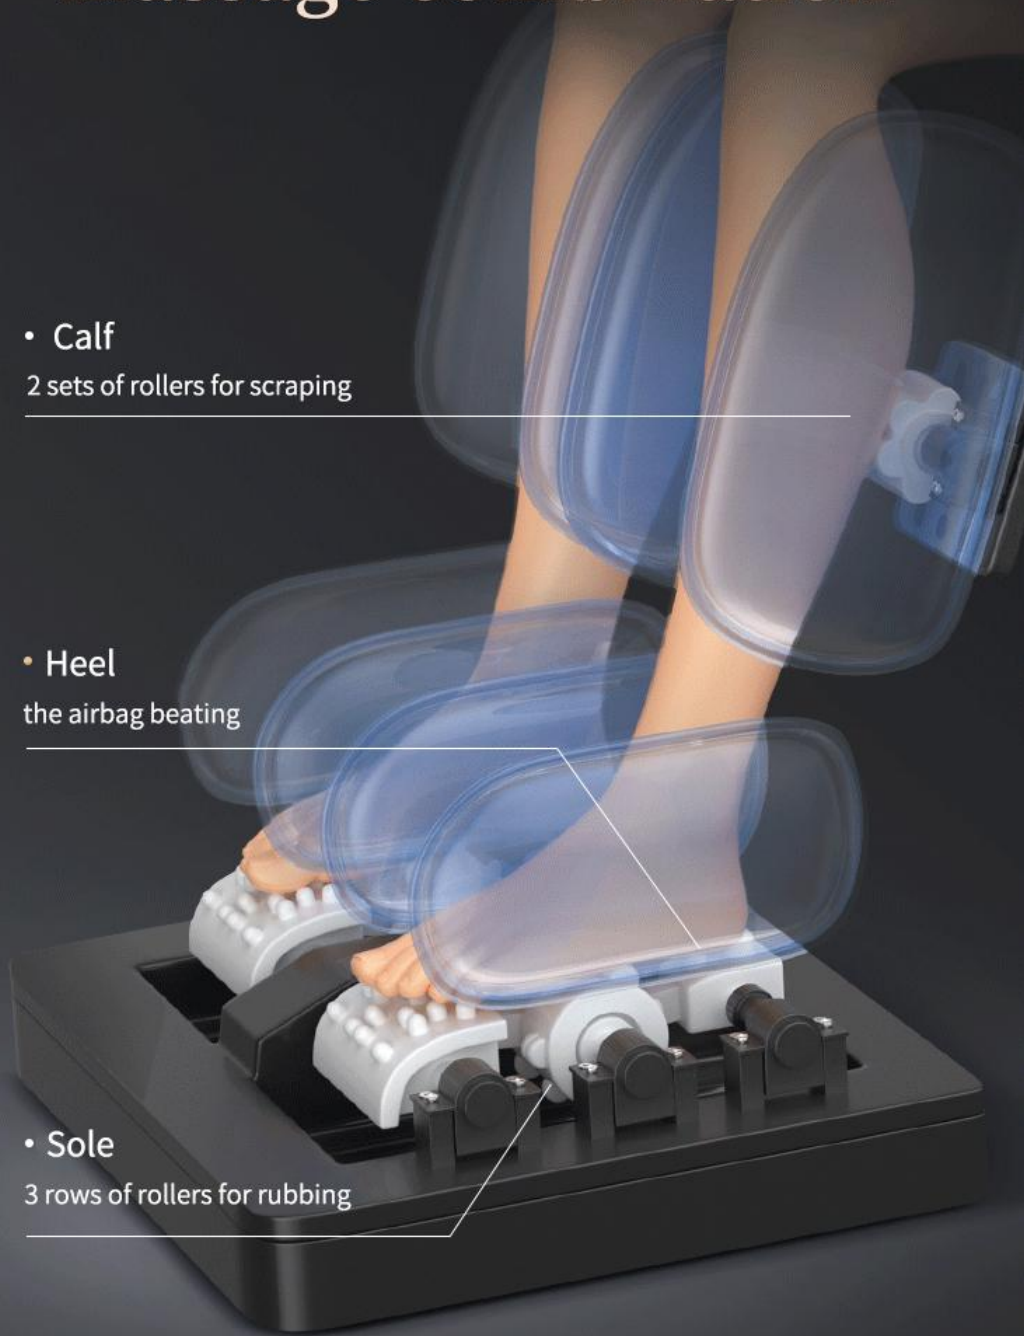

# Sole roller and airbag massage combination

- Calf

2 sets of rollers for scraping

- Heel

the airbag beating

- Sole

3 rows of rollers for rubbing

negative oxygen ions,  
for Purifying air

# Steel material 3D manipulator

14CM deep touch to relax the neck and shoulders

# Extended double SL guide rail

150CM-190CM height  
massage from head to leg

# Upgrade dual operating systems

LCD touch & Armrest knob function

- 7-segment body height detection  
150CM-200CM
- 3-segment shoulder width detection  
21CM-33CM-45CM