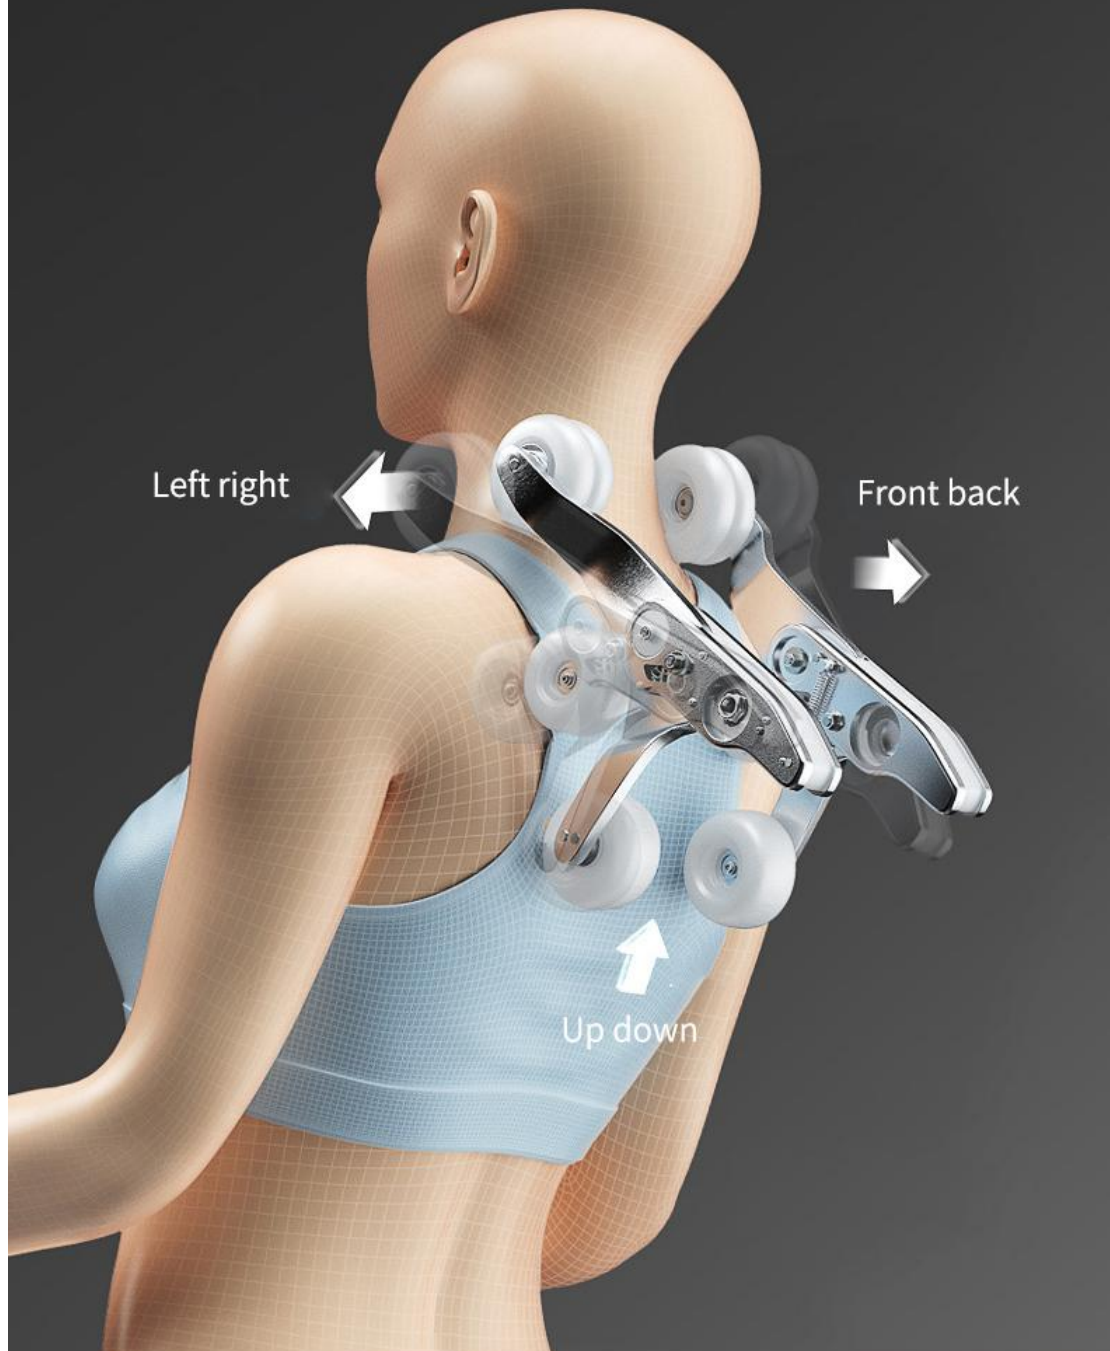

# Sole roller and airbag massage combination

- Calf

2 sets of rollers for scraping

- Heel

the airbag beating

- Sole

3 rows of rollers for rubbing

negative oxygen ions,  
for Purifying air

# Steel material 3D manipulator

14CM deep touch to relax the neck and shoulders

# Extended double SL guide rail

150CM-190CM height  
massage from head to leg

# Upgrade dual operating systems

LCD touch & Armrest knob function

- 7-segment body height detection  
150CM-200CM
- 3-segment shoulder width detection  
21CM-33CM-45CM