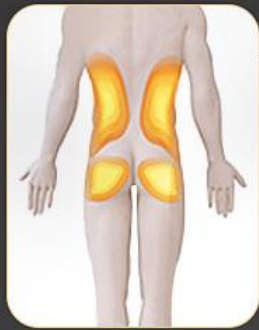

# Intelligent for legs, inductive automatic telescopic

..

15cm

Built-in sensor  
chip to detect leg length

# Hot compress area Waist and Back