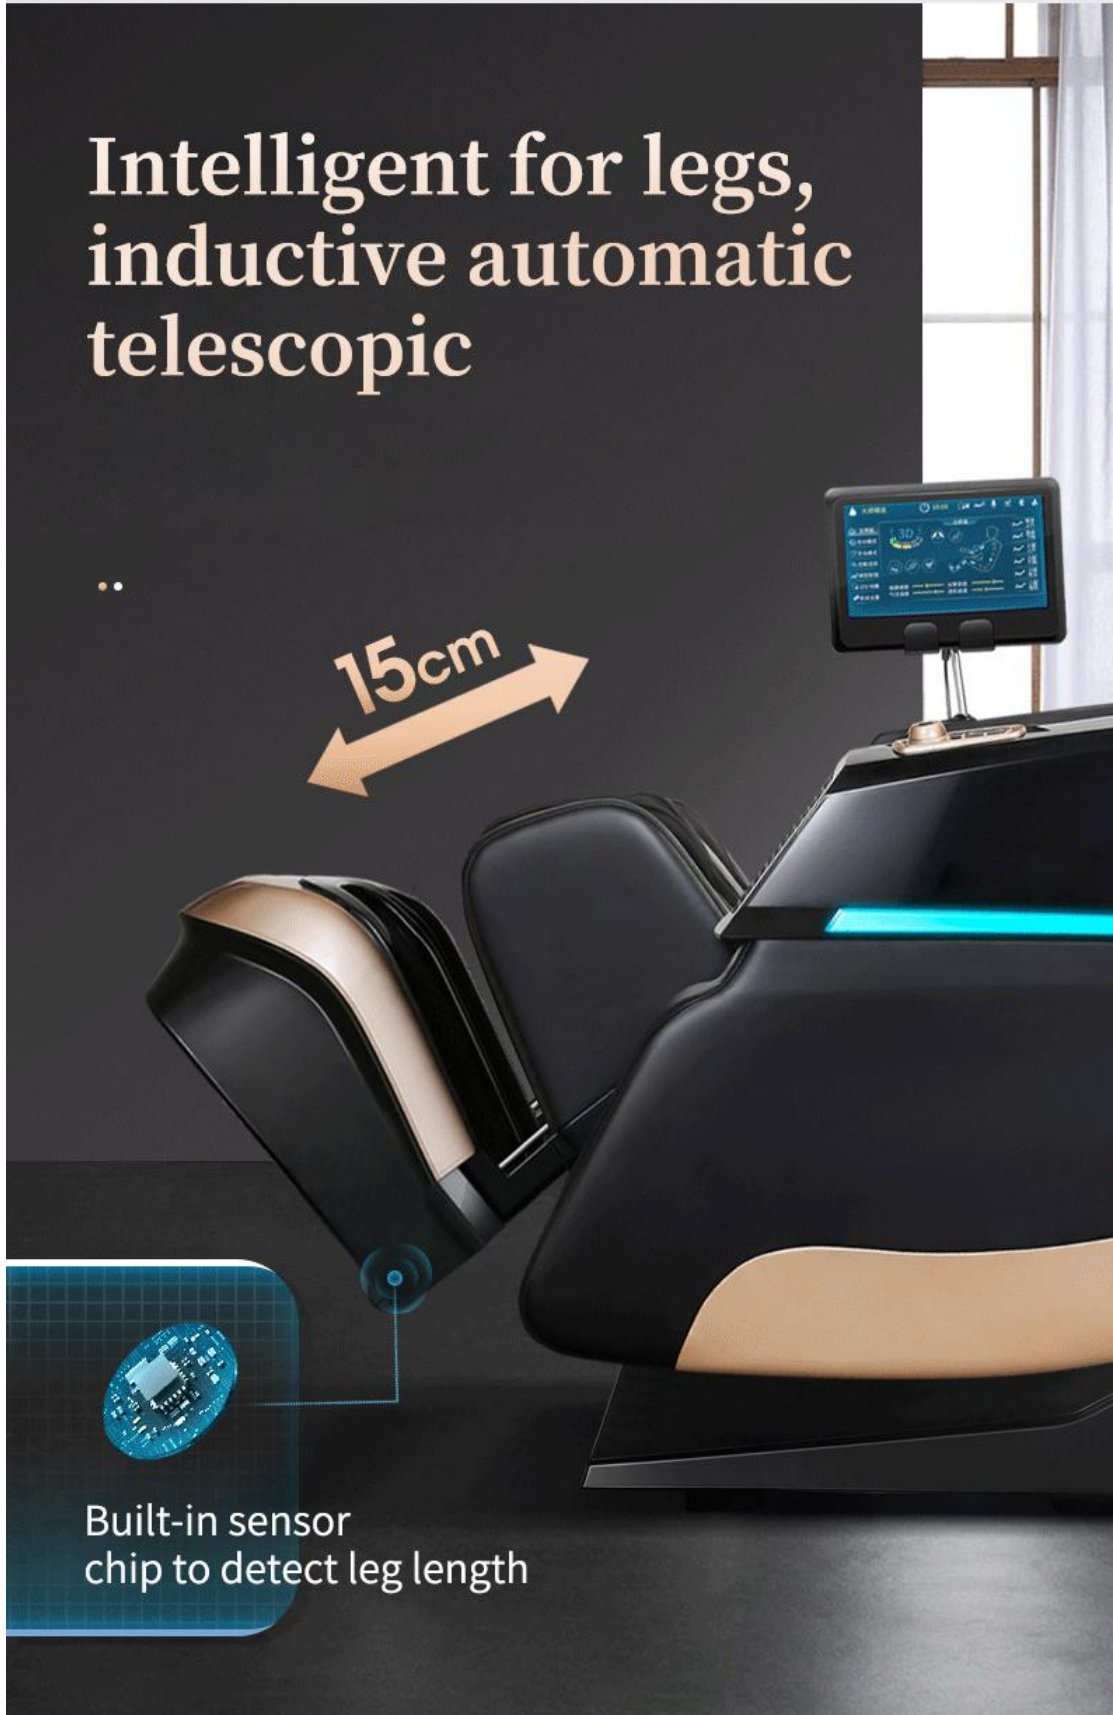

# 3D Manipulator

Super long guide rail  
Electric leg extension

# Main Selling Points

|||  
OPEN  
NEW ERA

Space capsule sleep

3D Manipulator

Electric legs

Negative oxygen ions

Steel material

150CM long rail

# 8CM electric telescopic adjustment

# Intelligent for legs, inductive automatic telescopic

..

15cm

Built-in sensor  
chip to detect leg length