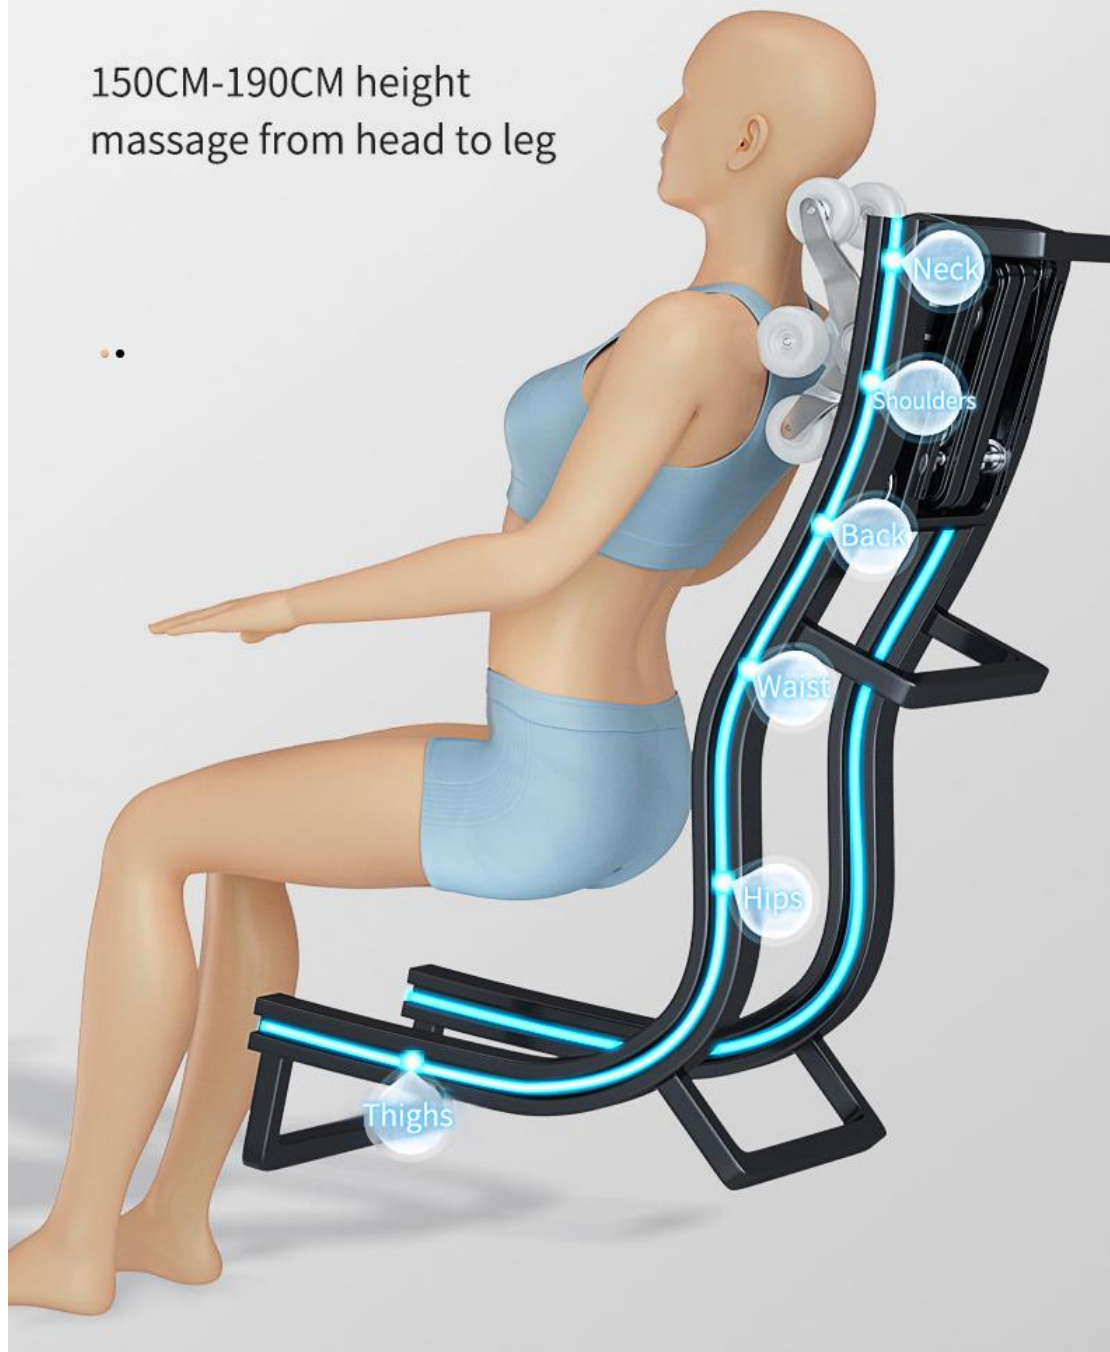

# Steel material 3D manipulator

14CM deep touch to relax the neck and shoulders

# Extended double SL guide rail

150CM-190CM height  
massage from head to leg

# Upgrade dual operating systems

LCD touch & Armrest knob function

- 7-segment body height detection  
150CM-200CM
- 3-segment shoulder width detection  
21CM-33CM-45CM