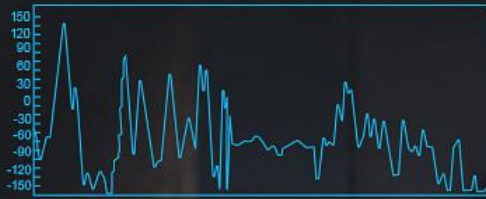

Real-time heart rate detection