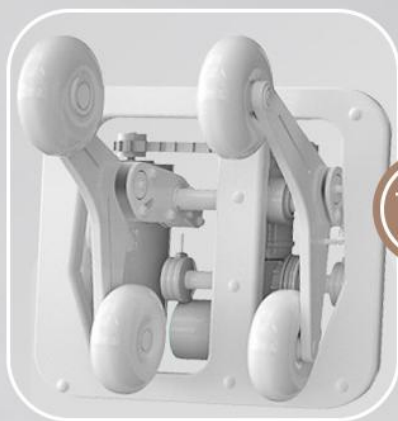

negative oxygen ions,
for Purifying air

..